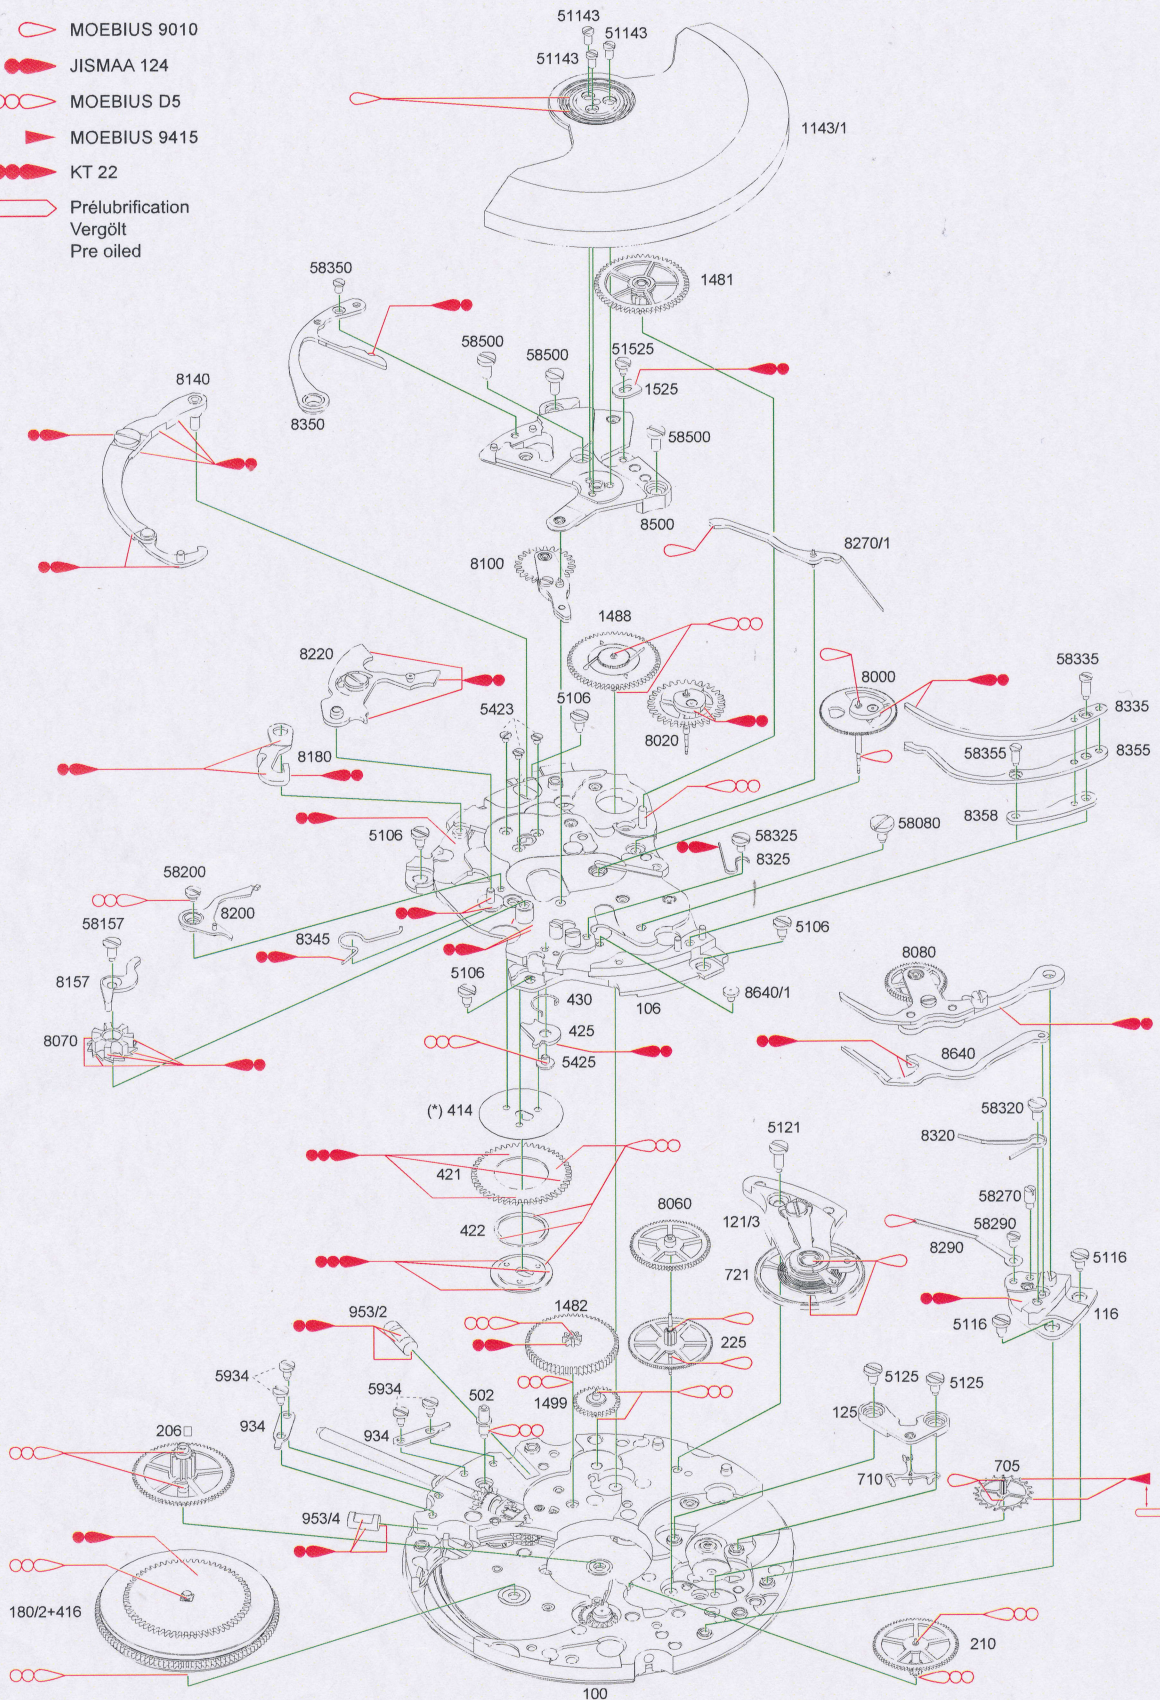

400 EL PRIMERO

-  MOEBIUS 9010
-  JISMAA 124
-  MOEBIUS D5
-  MOEBIUS 9415
-  KT 22
-  Prélubrification
Vergölt
Pre oiled

(*) SELON MODÈLE DE PONT DE ROUAGE

All intellectual property rights such as trade marks, service marks, trade names, technical drawings, design and copyrights are reserved. Nothing contained in this document may be reproduced without written permission