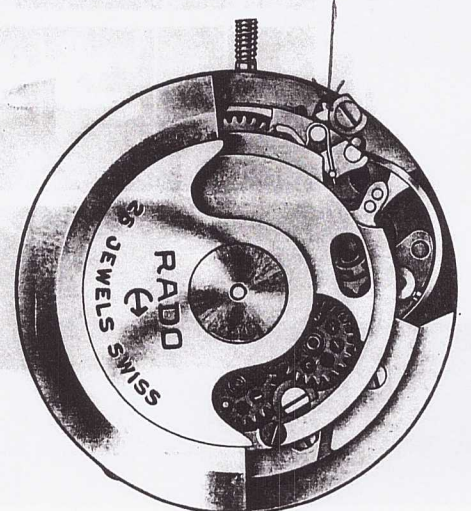

SERVICE

ization. Checked parts,
influences.

RADO

of Switzerland

TECHNICAL DEPARTMENT
Spare Parts — Service Instructions

CALIBER RADO 2369 ETA

CALIBER RADO

2369

For orders simply write down the caliber and the spare part reference number.

CALIBER RADO

2369

For orders simply write down the caliber and the spare part reference number.

SYSTEM STAUFFER

RADO OILING PLAN