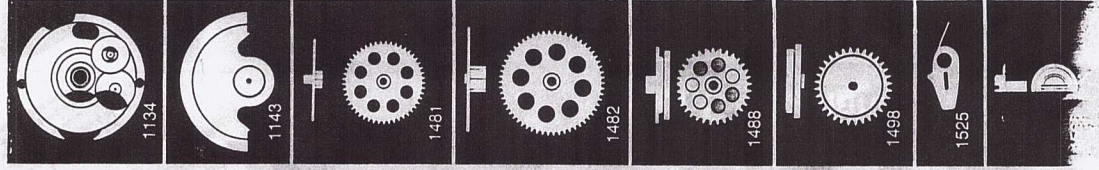

SERVICE

ization. Checked parts,
influences.

RADO

of Switzerland

TECHNICAL DEPARTMENT
Spare Parts — Service Instructions

CALIBER RADO 2369 ETA

CALIBER RADO

2369

For orders simply write down the caliber and the spare part reference number.

CALIBER RADO

2369

For orders simply write down the caliber and the spare part reference number.

SYSTEM STAUFFER

RADO OILING PLAN