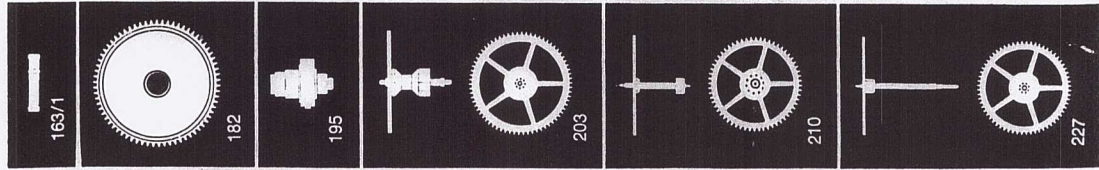

SERVICE

ization. Checked parts,
influences.

RADO

of Switzerland

TECHNICAL DEPARTMENT
Spare Parts — Service Instructions

CALIBER RADO 2369 ETA

CALIBER RADO

2369

For orders simply write down the caliber and the spare part reference number.

CALIBER RADO

2369

For orders simply write down the caliber and the spare part reference number.

SYSTEM STAUFFER

RADO OILING PLAN