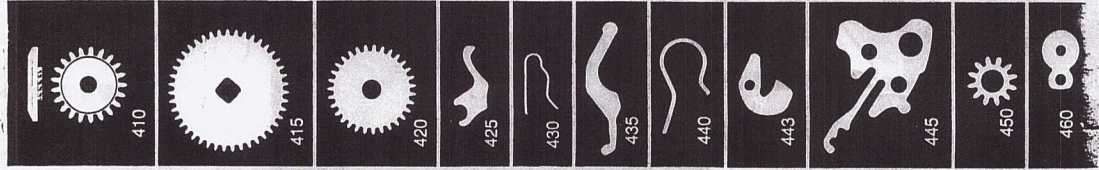

SERVICE

ization. Checked parts,
influences.

RADO

of Switzerland

TECHNICAL DEPARTMENT
Spare Parts — Service Instructions

CALIBER RADO 2369 ETA

CALIBER RADO

2369

For orders simply write down the caliber and the spare part reference number.

CALIBER RADO

2369

For orders simply write down the caliber and the spare part reference number.

SYSTEM STAUFFER

RADO OILING PLAN