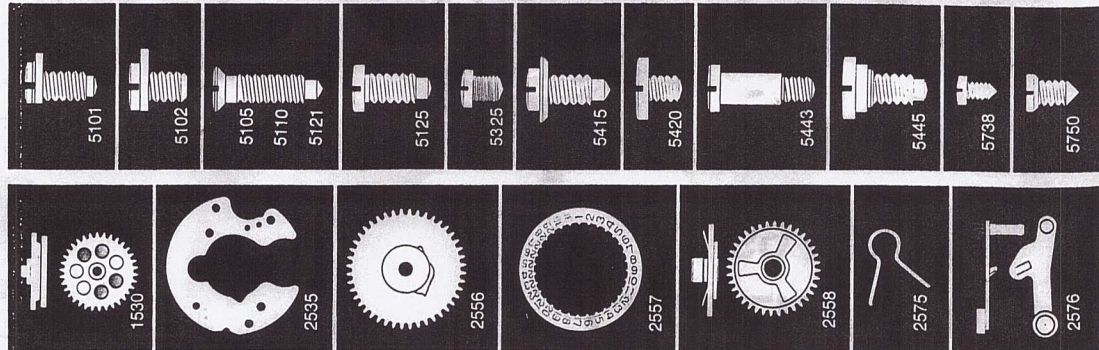

SERVICE

ization. Checked parts,
influences.

RADO

of Switzerland

TECHNICAL DEPARTMENT
Spare Parts — Service Instructions

CALIBER RADO 2369 ETA

CALIBER RADO

2369

For orders simply write down the caliber and the spare part reference number.

CALIBER RADO

2369

For orders simply write down the caliber and the spare part reference number.

SYSTEM STAUFFER

RADO OILING PLAN